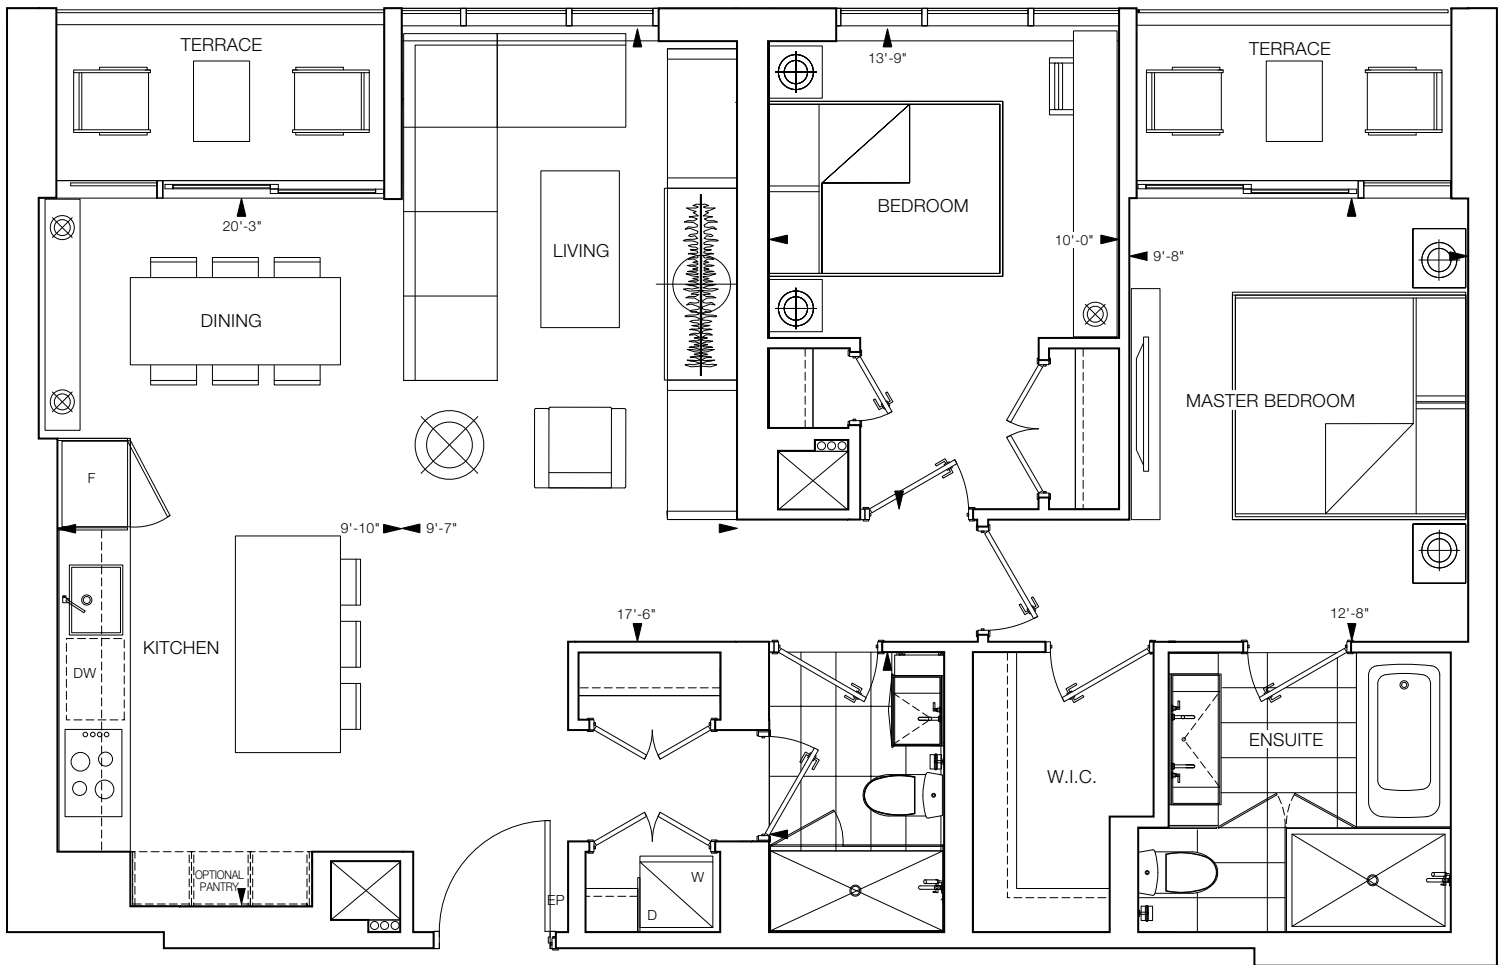

NAUTIQUE

LAKEFRONT RESIDENCES

PORTUS

TWO BEDROOM • 1,103 SQ.FT.
 SUITE 1,015 SQ.FT. + 88 SQ.FT. TERRACE

FLOOR 19

Furniture is for illustration purposes only and does not necessarily reflect the electrical plan for the suite. Suites are sold unfurnished. Features, finishes, sizes and specifications subject to change without notice, E. & O.E. The dimensions shown on this plan are approximate only. Actual useable floor space within the unit may vary from any stated floor areas or dimensions on this plan. For more information on the method used for calculating the floor area of any unit, reference should be made to Builder Bulletin No. 22 published by Tarion.