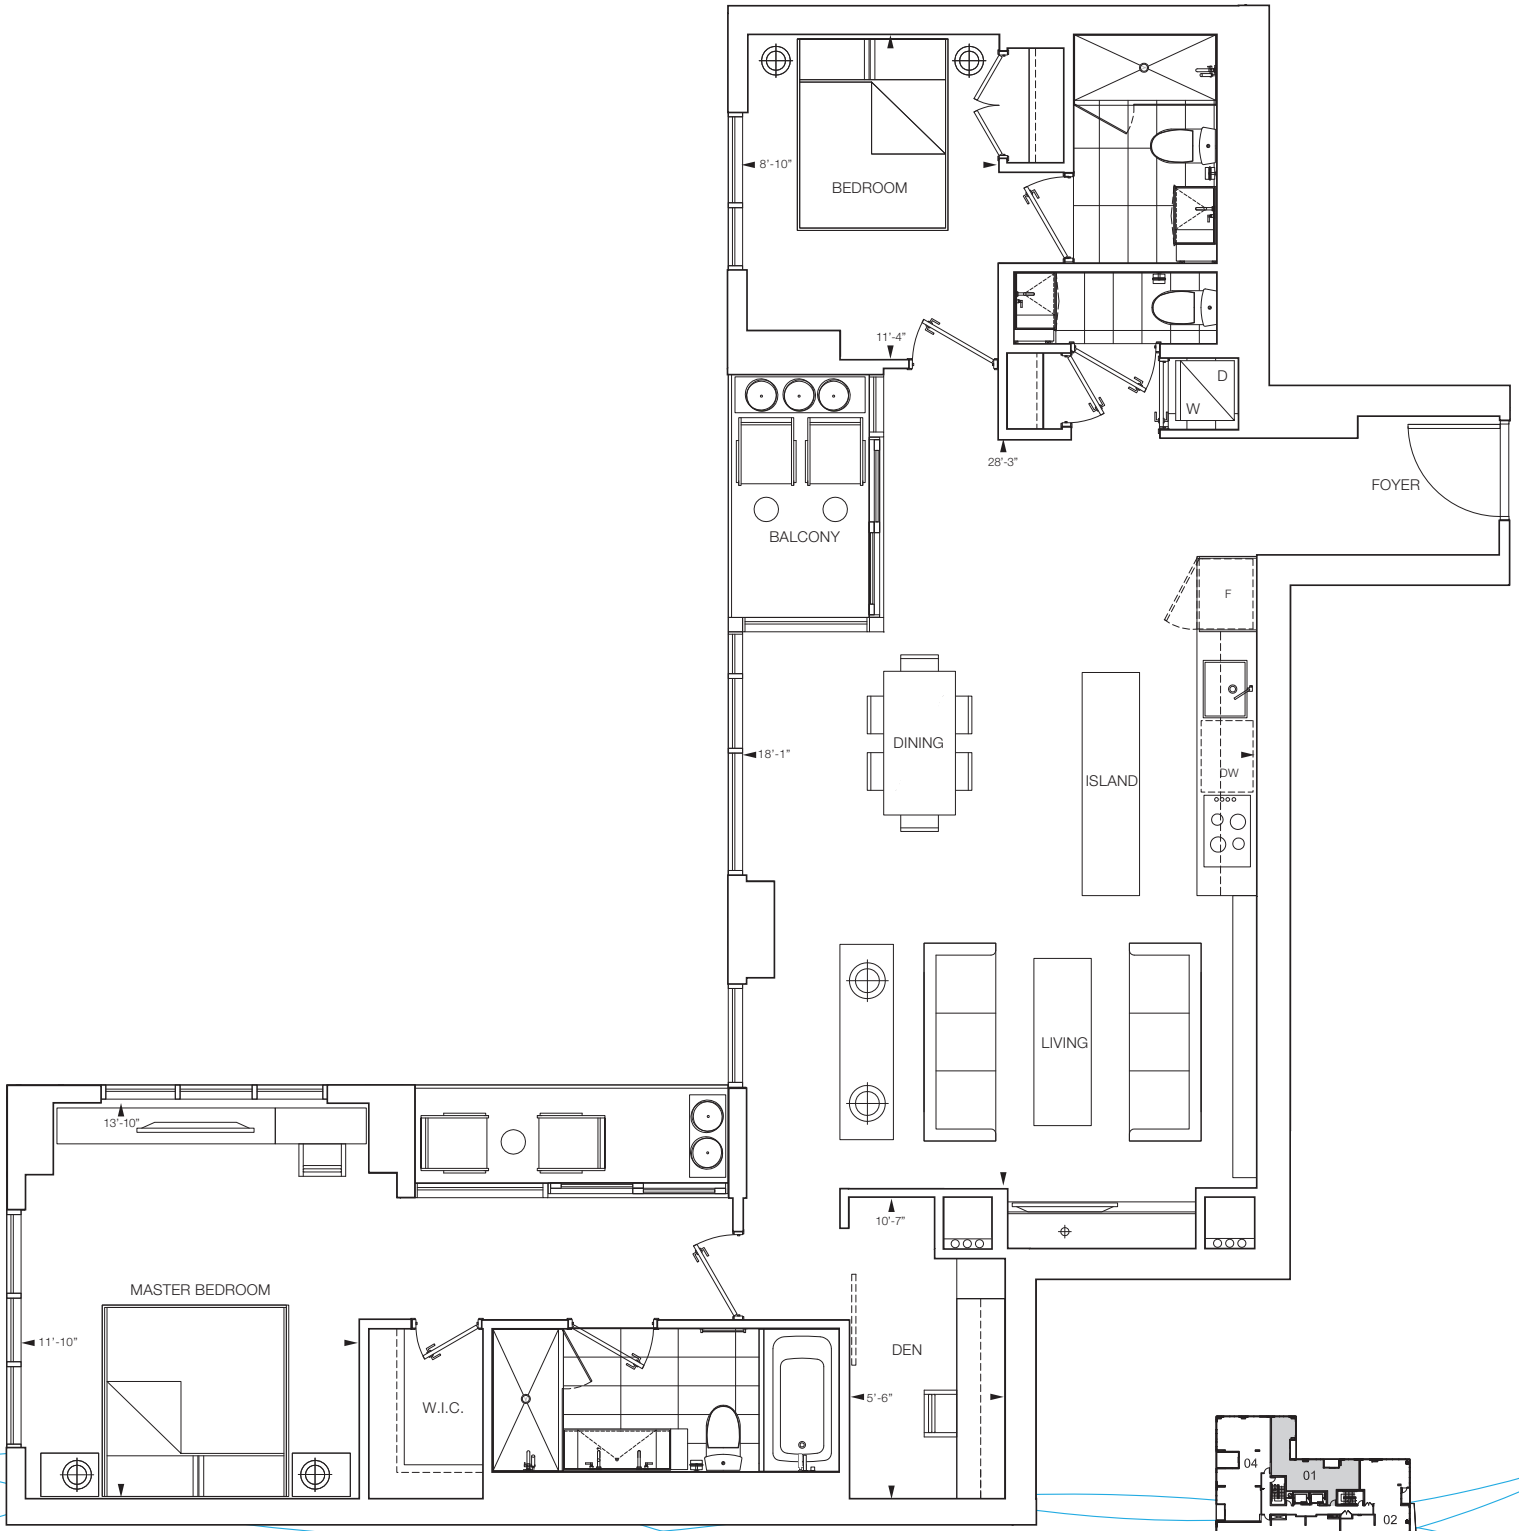

NAUTIQUE

LAKEFRONT RESIDENCES

PENTHOUSE COLLECTION CELIA

TWO BEDROOM + DEN • 1,363 SQ.FT.
SUITE 1,282 SQ.FT. + 81 SQ.FT. BALCONY

FLOOR 24

Furniture is for illustration purposes only and does not necessarily reflect the electrical plan for the suite. Suites are sold unfurnished. Features, finishes, sizes and specifications subject to change without notice, E. & O.E. The dimensions shown on this plan are approximate only. Actual useable floor space within the unit may vary from any stated floor areas or dimensions on this plan. For more information on the method used for calculating the floor area of any unit, reference should be made to Builder Bulletin No. 22 published by Tarion.