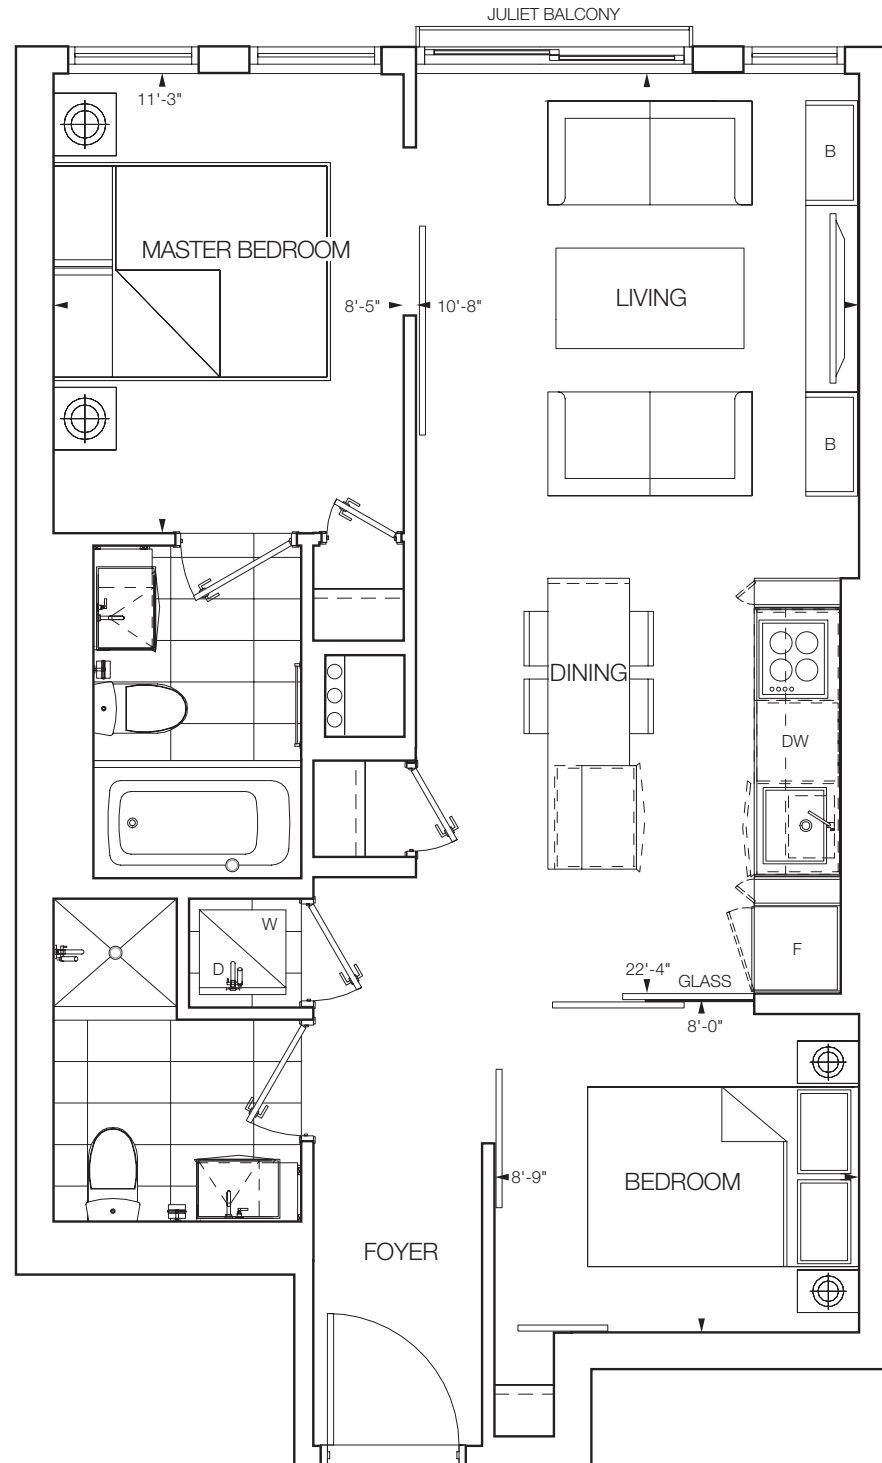

LANA

Two Bedroom
Two Bathroom
650 sq.ft.

FLOORS 2 & 3

Furniture is for illustration purposes only and does not necessarily reflect the electrical plan for the suite. Suites are sold unfurnished. Features, finishes, sizes and specifications subject to change without notice, E. & O.E.
The dimensions shown on this plan are approximate only. Actual useable floor space within the unit may vary from any stated floor areas or dimensions on this plan. For more information on the method used for calculating the floor area of any unit, reference should be made to Builder Bulletin No. 22 published by Tarion.