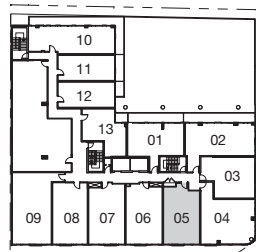

LANA

Two Bedroom
Two Bathroom
650 sq.ft.

FLOORS 2 & 3

Furniture is for illustration purposes only and does not necessarily reflect the electrical plan for the suite. Suites are sold unfurnished. Features, finishes, sizes and specifications subject to change without notice, E. & O.E.
The dimensions shown on this plan are approximate only. Actual useable floor space within the unit may vary from any stated floor areas or dimensions on this plan. For more information on the method used for calculating the floor area of any unit, reference should be made to Builder Bulletin No. 22 published by Tarion.