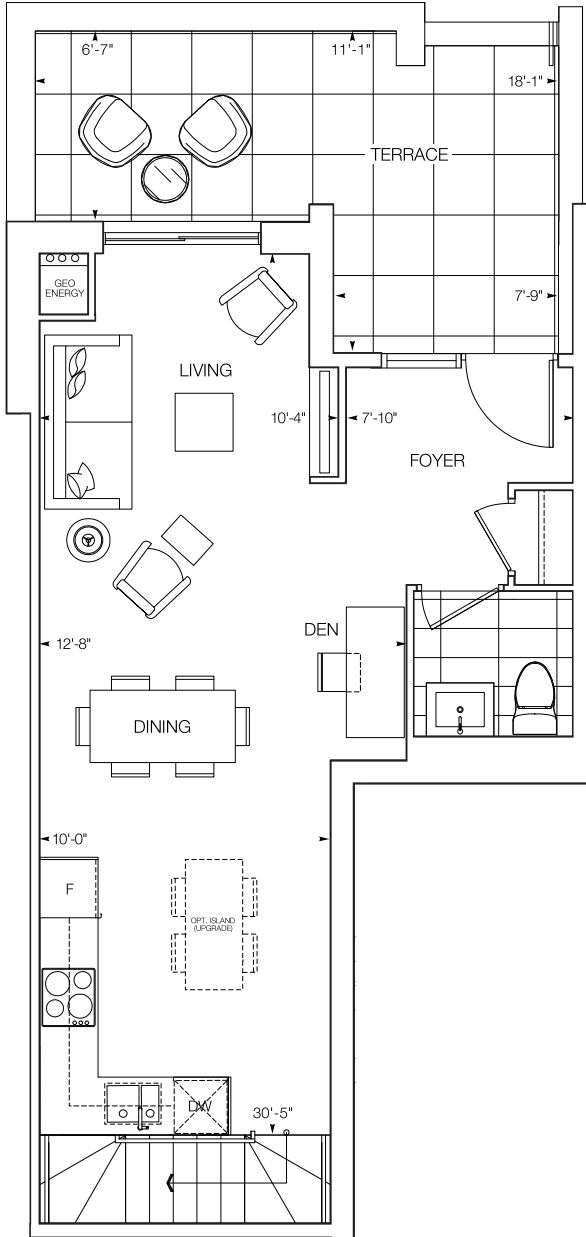

TOWNHOME COLLECTION

2 Bedroom + Den • 1,026 sq.ft. **Ventu**