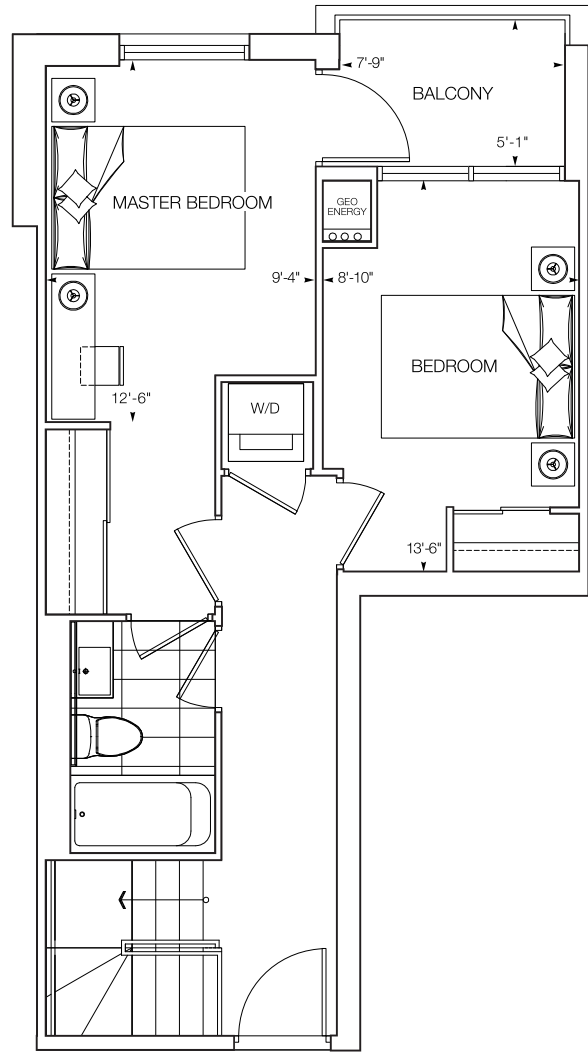

TOWNHOME COLLECTION

2 Bedroom + Den • 1,026 sq.ft. **Ventu**